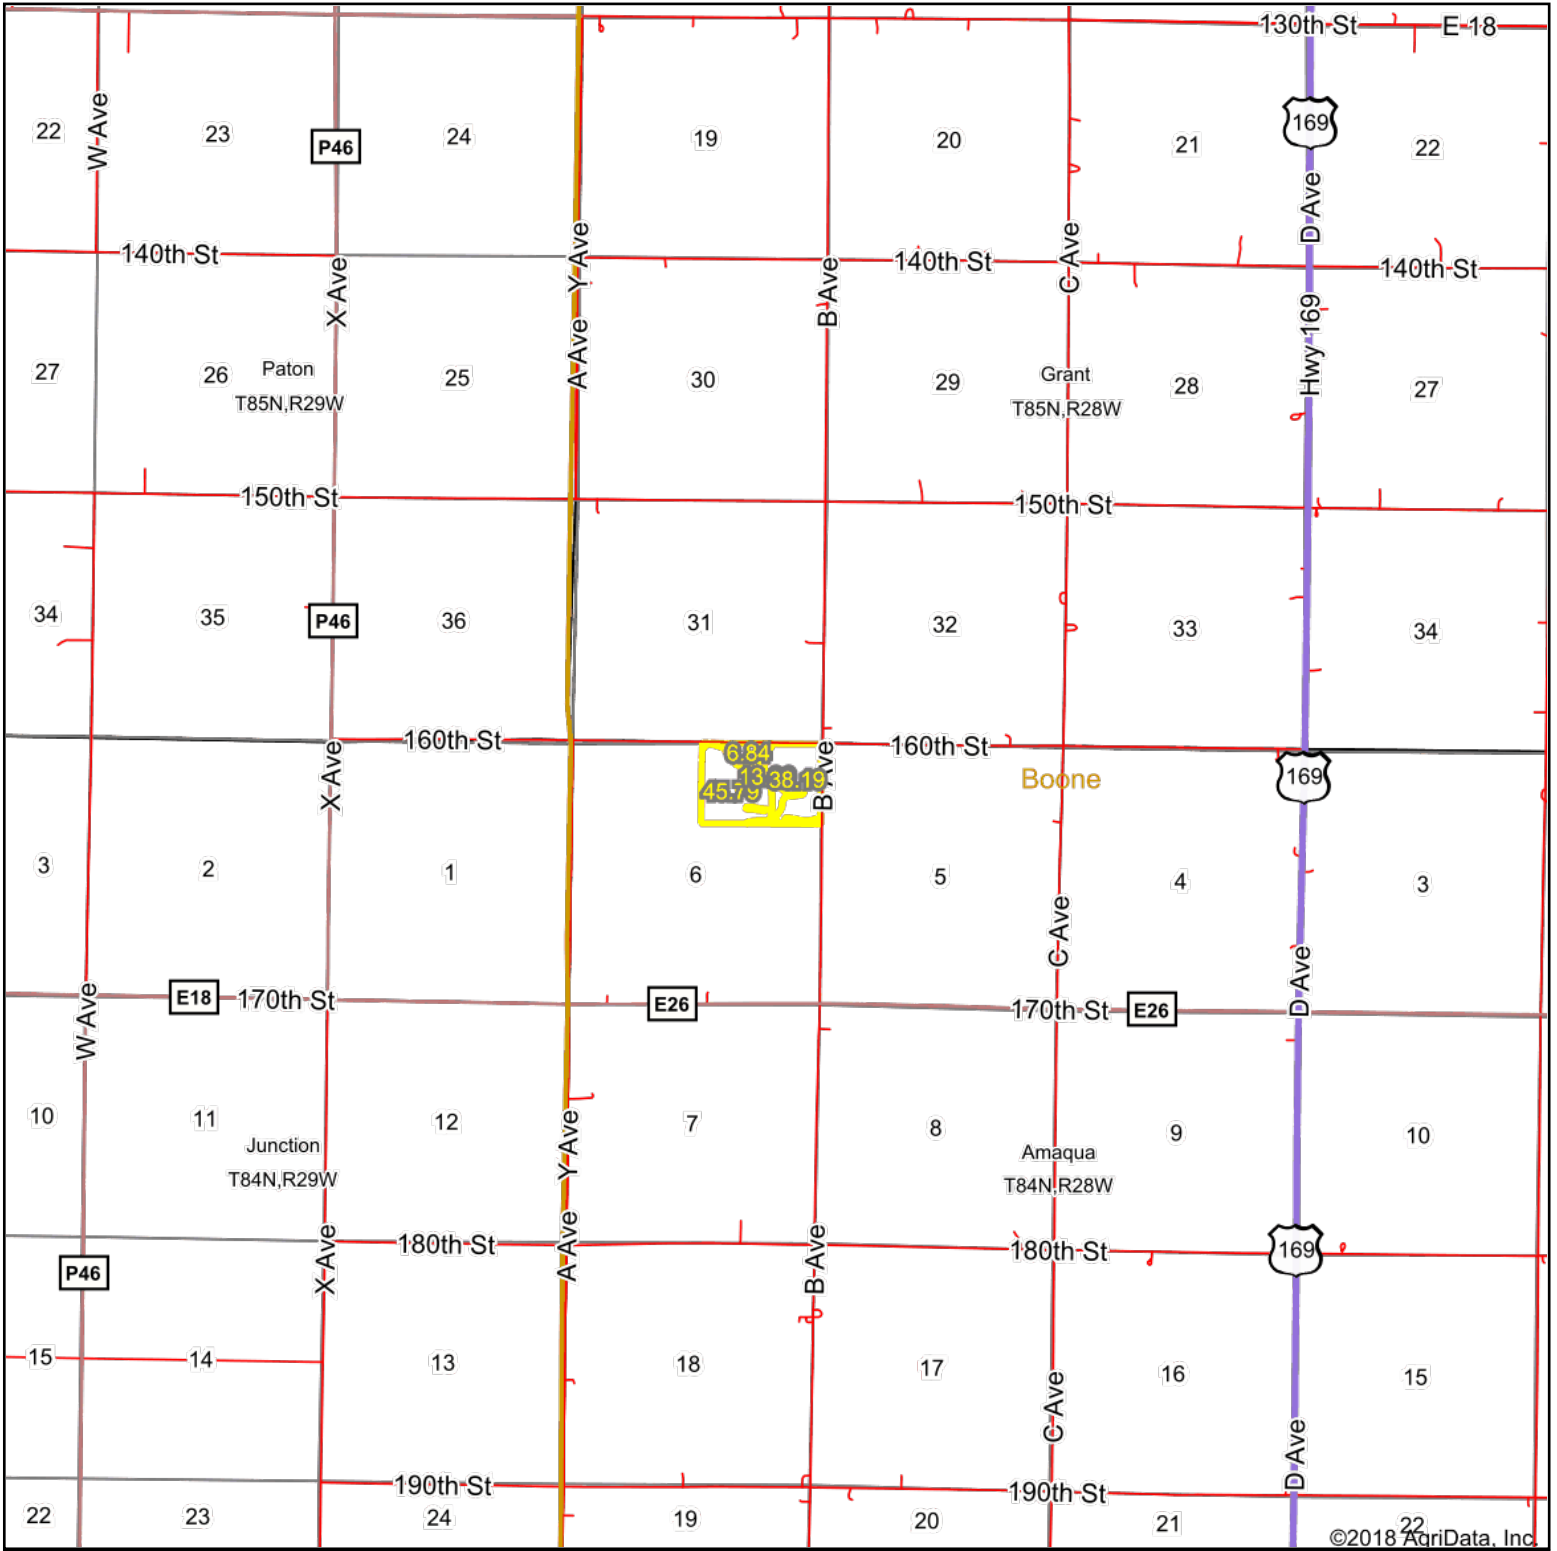

# OverView Map

©2018 AgriData, Inc.

map center: 42° 7' 14.97, -94° 8' 53.95

Maps Provided By:

12/10/2018